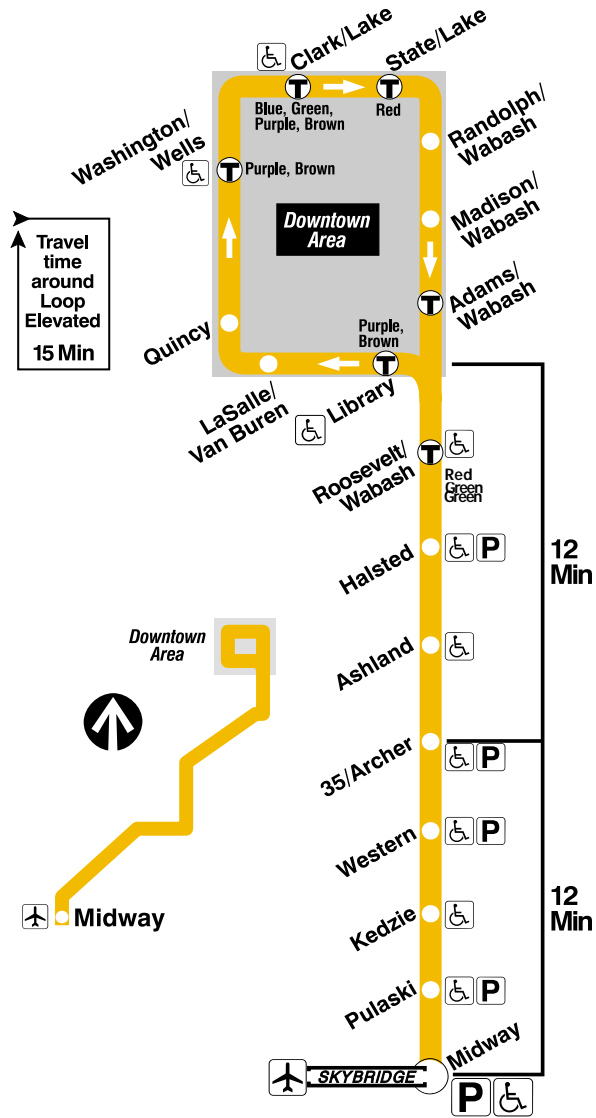

ORANGE LINE MAP

- Station
- Ⓣ Free transfer
- ♿ Accessible station
- P Parking available

m@tcb

CHICAGO TRANSIT AUTHORITY

Midway

Orange Line Timetable

Effective February 2003

www.transitchicago.com

WEEKDAY

to Downtown

Trains leave at minutes shown past each hour.

Midn	Tue-Fri only: 16 36 56
1am	
2am	
3am	55
4am	15 35 55
5am	10 22 34 44 54
6am	04 13 22 30 37 45 52 59
7am	06 13 19 25 30 35 40 45 50 56
8am	02 09 16 23 30 38 48 58
9am	08 18 28 38 48 58
10am	08 18 28 38 48 58
11am	08 18 28 38 48 58
Noon	08 18 28 38 48 58
1pm	08 18 28 38 48 58
2pm	08 16 24 32 39 46 53
3pm	00 07 14 21 28 35 42 49 55
4pm	01 07 13 19 24 29 35 41 46 52 58
5pm	05 13 20 29 38 48 58
6pm	08 18 28 38 48 58
7pm	08 18 28 38 48 58
8pm	08 18 28 38 48 58
9pm	08 18 28 38 48 59
10pm	11 23 35 48
11pm	02 17 36 56

For trains after midnight on Friday nights, see Saturday schedule.

SATURDAY

to Downtown

Trains leave at minutes shown past each hour.

Midn	16 36 56
1am	
2am	
3am	
4am	35 55
5am	10 25 38 50
6am	02 15 27 39 51
7am	03 15 27 39 50
8am	00 10 20 30 40 50
9am	00 10 20 30 40 50
10am	00 10 20 30 40 50
11am	00 10 20 30 40 50
Noon	00 10 20 30 40 50
1pm	00 10 20 30 40 50
2pm	00 10 20 30 40 50
3pm	00 10 20 30 40 50
4pm	00 10 20 30 40 50
5pm	00 10 20 30 40 50
6pm	00 10 20 30 40 50
7pm	00 10 20 30 40 50
8pm	00 10 20 31 43 56
9pm	11 26 41 56
10pm	11 26 41 56
11pm	12 32 52

For trains after midnight on Saturday nights, see Sunday schedule.

SUNDAY/HOLIDAY

Holidays: New Year's Day, Memorial Day,
4th of July, Labor Day, Thanksgiving, Christmas

to Downtown

Trains leave at minutes shown past each hour.