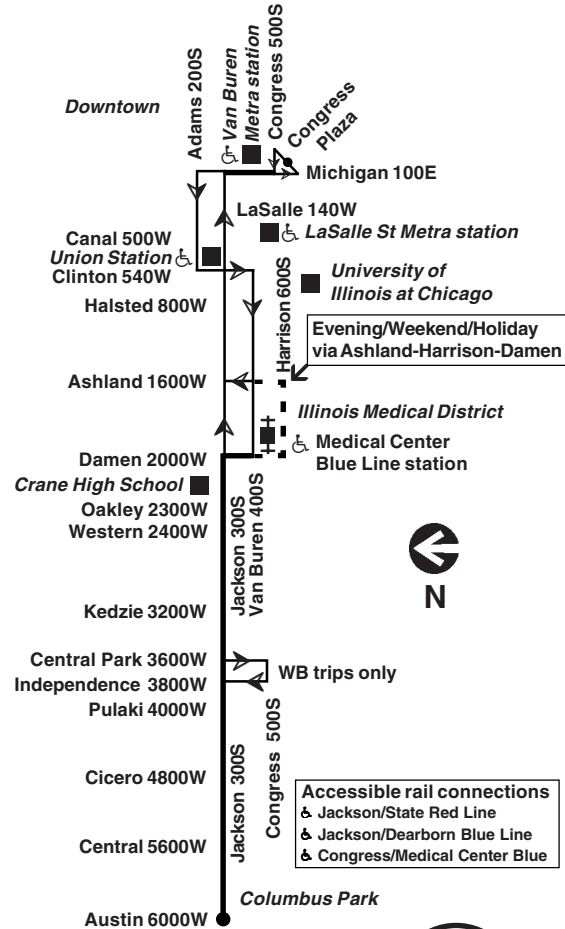

Accessible rail connections & Jackson/State Red Line & Jackson/Dearborn Blue Line & Congress/Medical Center Blue

Monday thru Friday

126 Jackson

Eastbound

Leave Jackson/Austin	Jackson/Cicero	Jackson/Kedzie	Jackson/Oakley	Harrison/Ashland	Jackson/Canal	Congress/Plaza	Arrive
.....	4:44a	4:54a	4:58a	.....	5:08a	5:15a	
.....	4:59	5:09	5:13	.....	5:23	5:30	
.....	5:14	5:24	5:28	.....	5:38	5:45	
.....	5:29	5:39	5:43	.....	5:53	6:00	
.....	5:44	5:54	5:58	.....	6:08	6:15	
5:48a	5:54	6:04	6:08	.....	6:18	6:25	
5:57	6:03	6:13	6:17	.....	6:27	6:34	
6:06	6:12	6:22	6:26	.....	6:36	6:43	
6:15	6:21	6:31	6:35	.....	6:45	6:52	
6:22	6:28	6:38	6:42	.....	6:52	7:00	
6:29	6:35	6:46	6:50	.....	7:01	7:09	
6:35	6:41	6:52	6:57	.....	7:07	7:16	

**Sunday/Holiday**

**126 Jackson**

**Eastbound**

Leave Jackson/Austin	Leave Jackson/Cicero	Leave Jackson/Kedzie	Leave Harrison/Ashland	Leave Jackson/Canal	Leave Congress Plaza	Arrive Congress Plaza
.....	.....	5:50a	5:58a	6:03a	6:12a	6:15a
6:05a	6:10a	6:19	6:28	6:33	6:42	6:45
6:25	6:30	6:39	6:48	6:53	7:02	7:05
6:44	6:49	6:58	7:07	7:12	7:22	7:25
7:03	7:08	7:17	7:26	7:32	7:42	7:45
7:22	7:27	7:36	7:46	7:51	8:02	8:05
7:41	7:47	7:56	8:06	8:11	8:22	8:25
8:00	8:06	8:15	8:26	8:31	8:42	8:45
8:20	8:26	8:35	8:46	8:51	9:02	9:05
8:40	8:46	8:55	9:06	9:11	9:22	9:25
9:00	9:06	9:15	9:26	9:31	9:42	9:45
9:20	9:26	9:35	9:46	9:51	10:02	10:05
9:40	9:46	9:55	10:06	10:11	10:22	10:25
9:55	10:01	10:10	10:21	10:26	10:37	10:40
10:10	10:16	10:25	10:36	10:41	10:52	10:55
10:25	10:31	10:40	10:51	10:56	11:07	11:10
10:40	10:46	10:55	11:06	11:11	11:22	11:25
10:55	11:01	11:10	11:21	11:26	11:37	11:40
11:10	11:16	11:25	11:36	11:41	11:52	11:55
11:25	11:31	11:40	11:51	11:56	12:07p	12:10p
11:40	11:46	11:55	12:06p	12:11p	12:23	12:26
11:55	12:01p	12:11p	12:21	12:26	12:39	12:42
12:10p	12:16	12:26	12:36	12:41	12:54	12:57
12:25	12:31	12:41	12:51	12:57	1:09	1:12
12:40	12:46	12:56	1:06	1:12	1:24	1:27
12:55	1:01	1:11	1:21	1:27	1:39	1:42